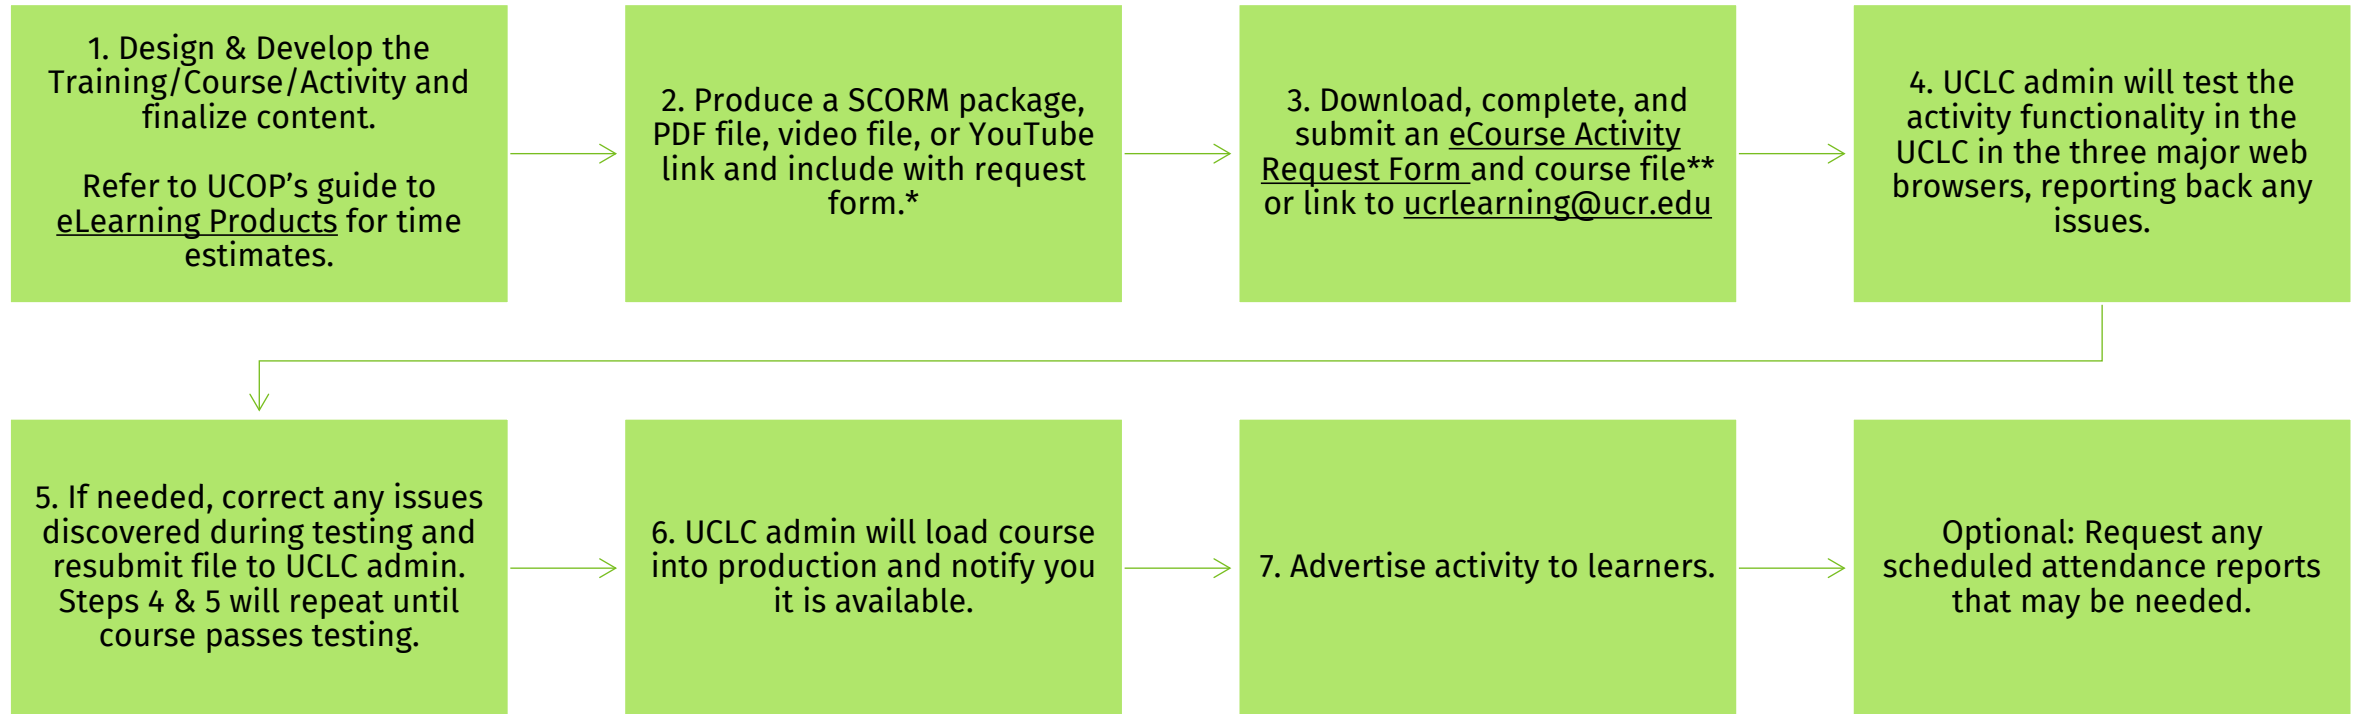

# Activity Request Process eCourses or Web-Based Training

\*We recommend testing SCORM packages in SCORM Cloud before submission to the UCLC. Additional file formats may be acceptable, contact [ucrlearning@ucr.edu](mailto:ucrlearning@ucr.edu) with any questions about additional options. Note, YouTube video links may only be used by a single UC campus.

\*\*A UCLC SharePoint site is available for file sharing if needed. Contact [ucrlearning@ucr.edu](mailto:ucrlearning@ucr.edu) to gain access to the site.